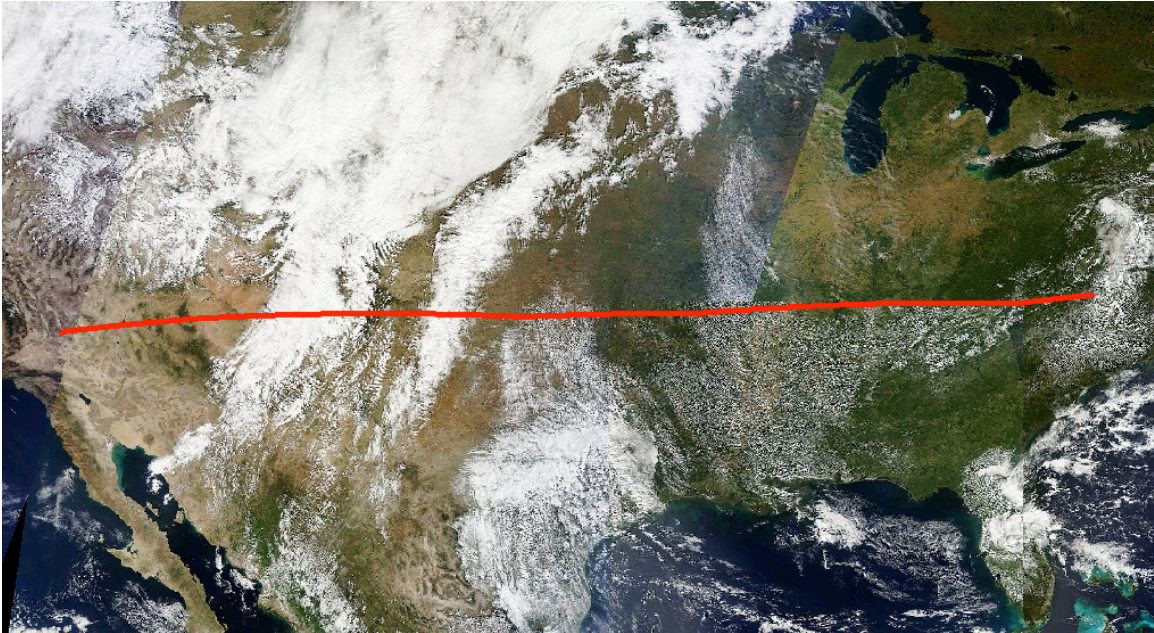

09/27/2013

Mission: 'Transit'

Weather: clouds over the eastern Rocky Mountains

Proteus

DAY flight

Etalon

Sample rate: 5 kHz

Energy levels throughout channels: variable.

FOV: 'Cluster FOV'

Points of interest:

Time (UTC)	Description
12:17:00	Laser status healthy
20:19:00	Laser off