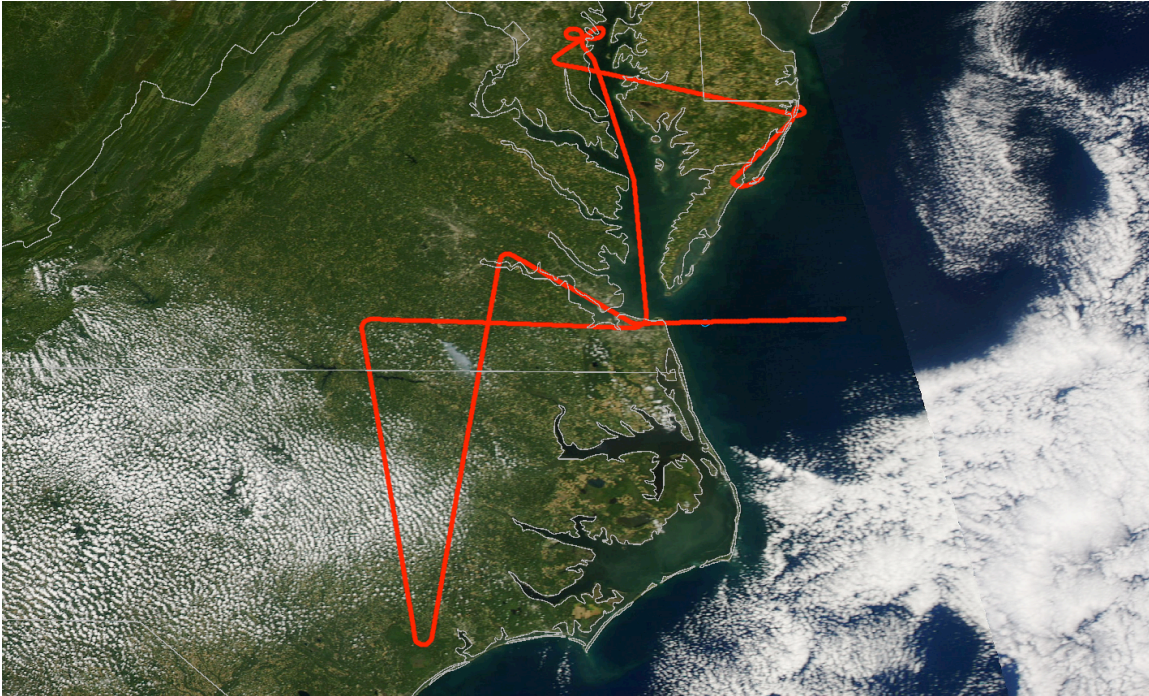

09/25/2013

Mission: 'Vegetation Day Flight 2'

Weather: Generally clear; best weather flight

Proteus

**DAY** flight

Etalon

Sample rate: 5 kHz

Energy levels throughout channels: variable.

FOV: 'Cluster FOV'

Points of interest:

Time (UTC)	Description
14:11:00	Laser status healthy
14:14:00	P/R maneuvers start
14:28:00	P/R maneuvers end
14:50:00	Start of G-LiHT Lines
16:08:00	End of G-LiHT lines
16:29:00	Start of Chesapeake
16:55:00	End of Chesapeake
17:00:00	SERC
17:27:00	Ocean City
17:42:00	Laser off