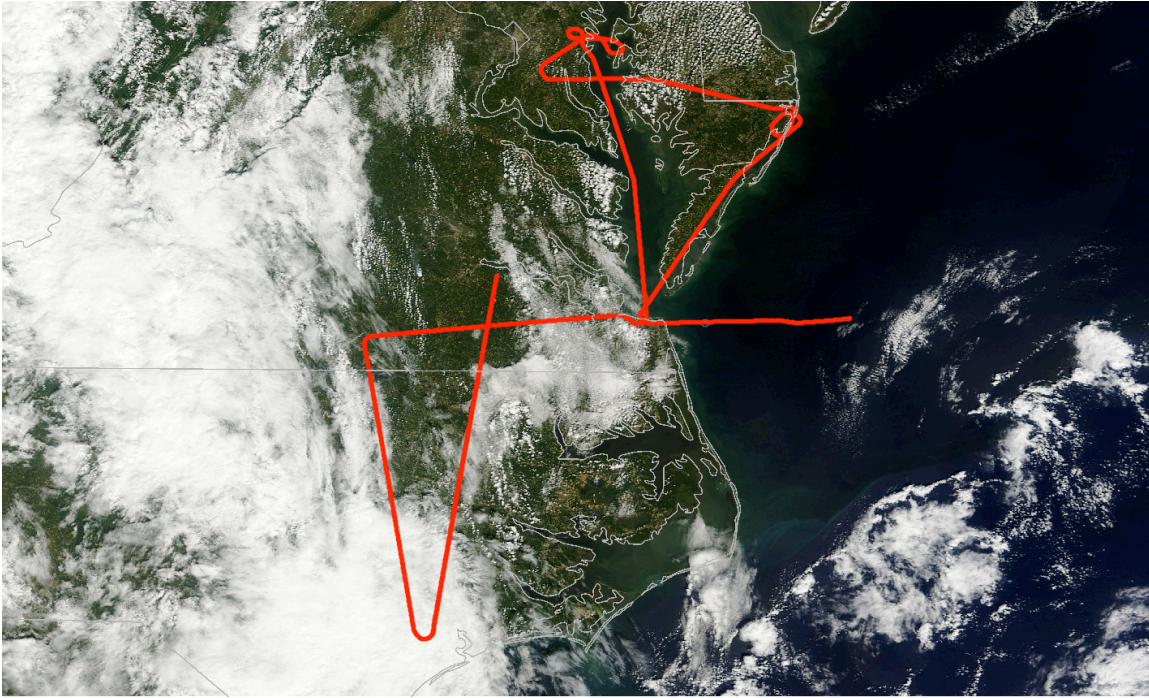

09/20/2013

Mission: 'Vegetation Night Flight 1'

Weather: Generally cloudy over southern and western GLiHT lines

Proteus

**NIGHT** flight

Etalon

Sample rate: 5 kHz

Energy levels throughout channels: variable.

FOV: 'Cluster FOV'

Points of interest:

Time (UTC)	Description
22:09:00	Laser status healthy
22:11:00	P/R maneuvers start
22:23:00	P/R maneuvers end
22:56:00	Ocean City
23:32:00	SERC
23:45:00	Start of Chesapeake
00:08:00	End of Chesapeake
00:34:00	Start of G-LiHT lines
01:42:00	End of Chesapeake
01:43:00	Laser off